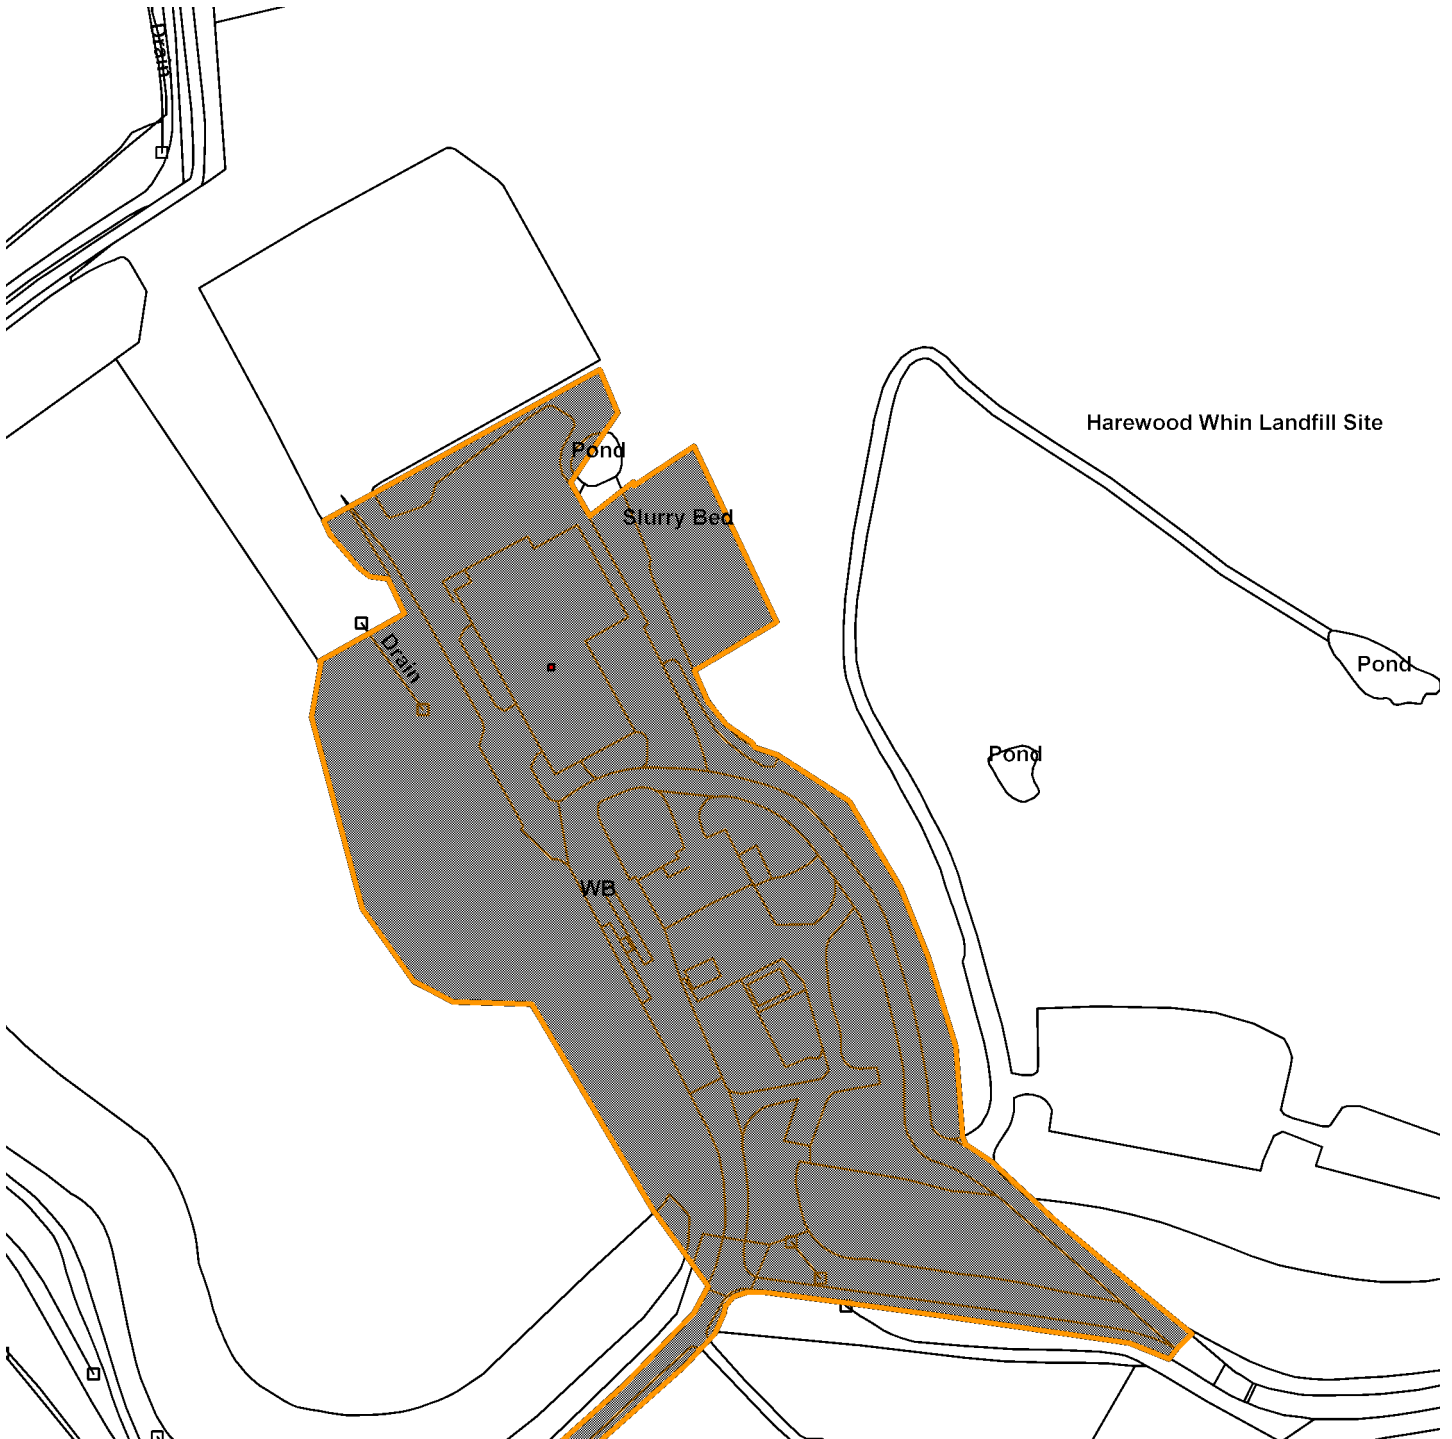

16/00357/FULM

Yorwaste Harewood Whin Tinker Lane Rufforth

Scale : 1:2594

Reproduced from the Ordnance Survey map with the permission of the Controller of Her Majesty's Stationery Office © Crown Copyright 2000.

Unauthorised reproduction infringes Crown Copyright and may lead to prosecution or civil proceedings.

Organisation	Not Set
Department	Not Set
Comments	Location Plan
Date	06 September 2016
SLA Number	Not Set